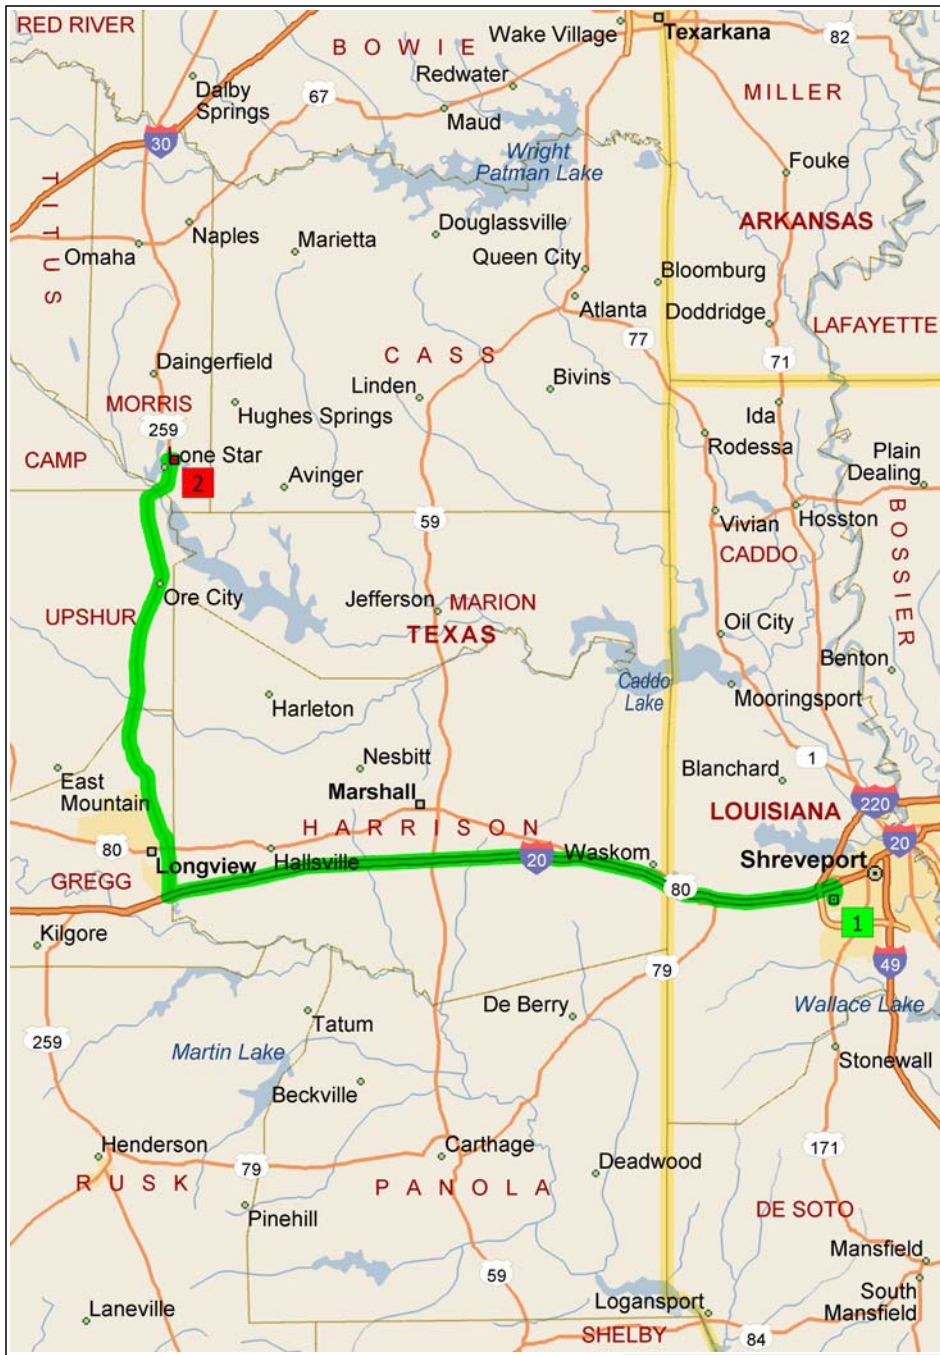

# Shreveport Regional Airport to 920 Industrial Blvd, Lone Star, TX 75668

90.6 miles; 1 hour, 39 minutes

9:00 AM	0.0 mi	<b>1</b> Depart Shreveport Regional Airport on Local road(s) (North) for 0.4 mi
9:01 AM	0.4 mi	Turn RIGHT (East) onto Interstate Dr for 0.7 mi
9:03 AM	1.1 mi	Keep STRAIGHT onto Interstate Dr [Interstate Ave] for 0.2 mi
9:04 AM	1.3 mi	Turn RIGHT (North) onto Monkhouse Dr for 0.2 mi
9:04 AM	1.5 mi	Take Ramp (LEFT) onto I-20 for 52.5 mi
9:17 AM	14.4 mi	Entering Texas
9:53 AM	53.9 mi	At exit 596, turn RIGHT onto Ramp for 131 yds
9:53 AM	54.0 mi	Turn RIGHT (North) onto US-259 [SR-149] for 30.4 mi
10:31 AM	84.4 mi	Turn LEFT (West) onto US-259 for 5.7 mi
10:38 AM	90.0 mi	Turn RIGHT (East) onto Industrial Blvd [Bluebonnet Ave] for 0.5 mi
10:39 AM	90.6 mi	<b>2</b> Arrive 920 Industrial Blvd, Lone Star, TX 75668