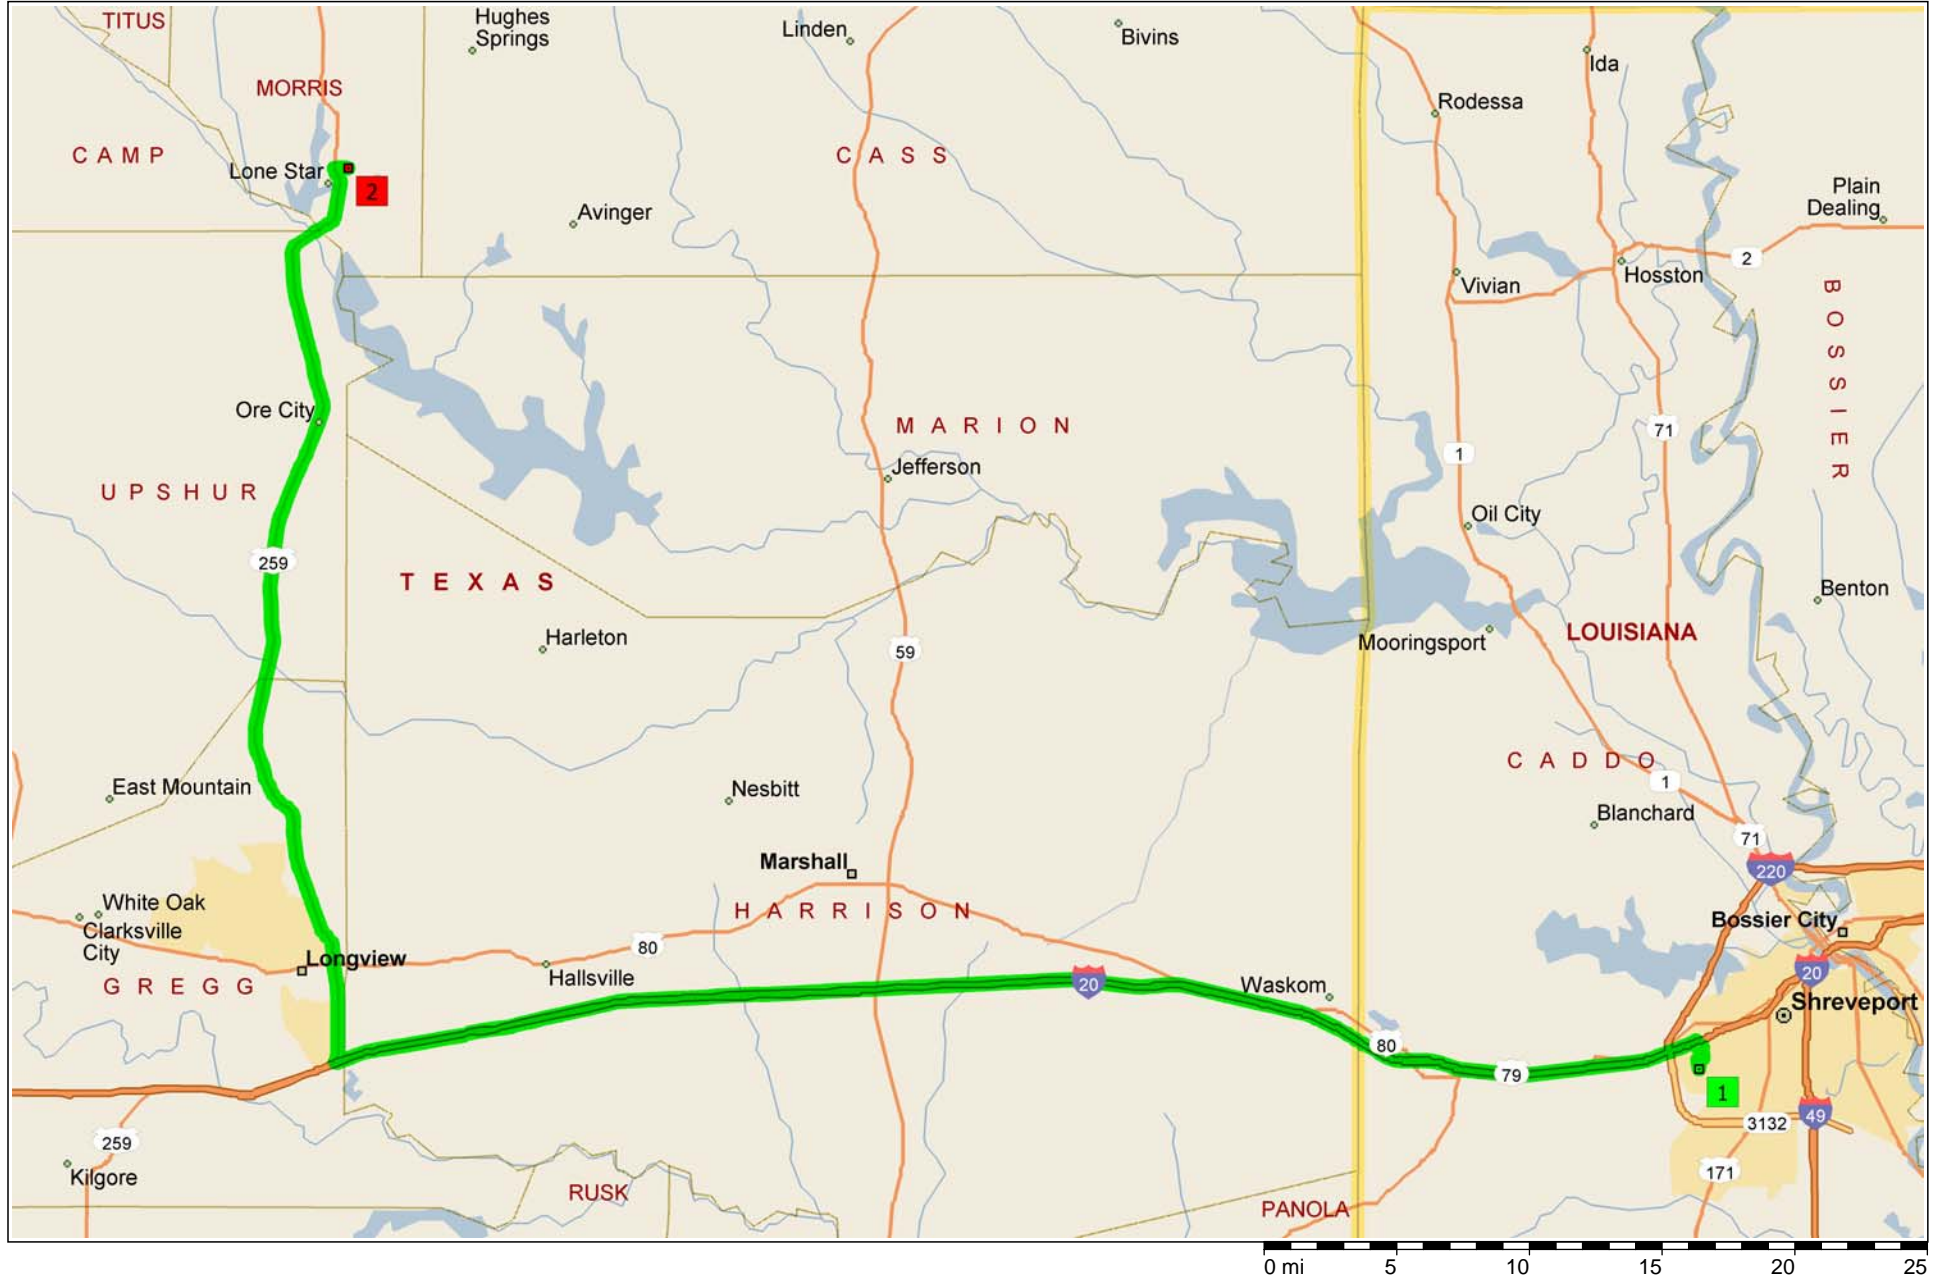

# Shreveport Regional Airport to 920 Industrial Blvd, Lone Star, TX 75668

90.6 miles; 1 hour, 39 minutes

9:00 AM	0.0 mi	<b>1</b> Depart Shreveport Regional Airport on Local road(s) (North) for 0.4 mi
9:01 AM	0.4 mi	Turn RIGHT (East) onto Interstate Dr for 0.7 mi
9:03 AM	1.1 mi	Keep STRAIGHT onto Interstate Dr [Interstate Ave] for 0.2 mi
9:04 AM	1.3 mi	Turn RIGHT (North) onto Monkhouse Dr for 0.2 mi
9:04 AM	1.5 mi	Take Ramp (LEFT) onto I-20 for 52.5 mi
9:17 AM	14.4 mi	Entering Texas
9:53 AM	53.9 mi	At exit 596, turn RIGHT onto Ramp for 131 yds
9:53 AM	54.0 mi	Turn RIGHT (North) onto US-259 [SR-149] for 30.4 mi
10:31 AM	84.4 mi	Turn LEFT (West) onto US-259 for 5.7 mi
10:38 AM	90.0 mi	Turn RIGHT (East) onto Industrial Blvd [Bluebonnet Ave] for 0.5 mi
10:39 AM	90.6 mi	<b>2</b> Arrive 920 Industrial Blvd, Lone Star, TX 75668